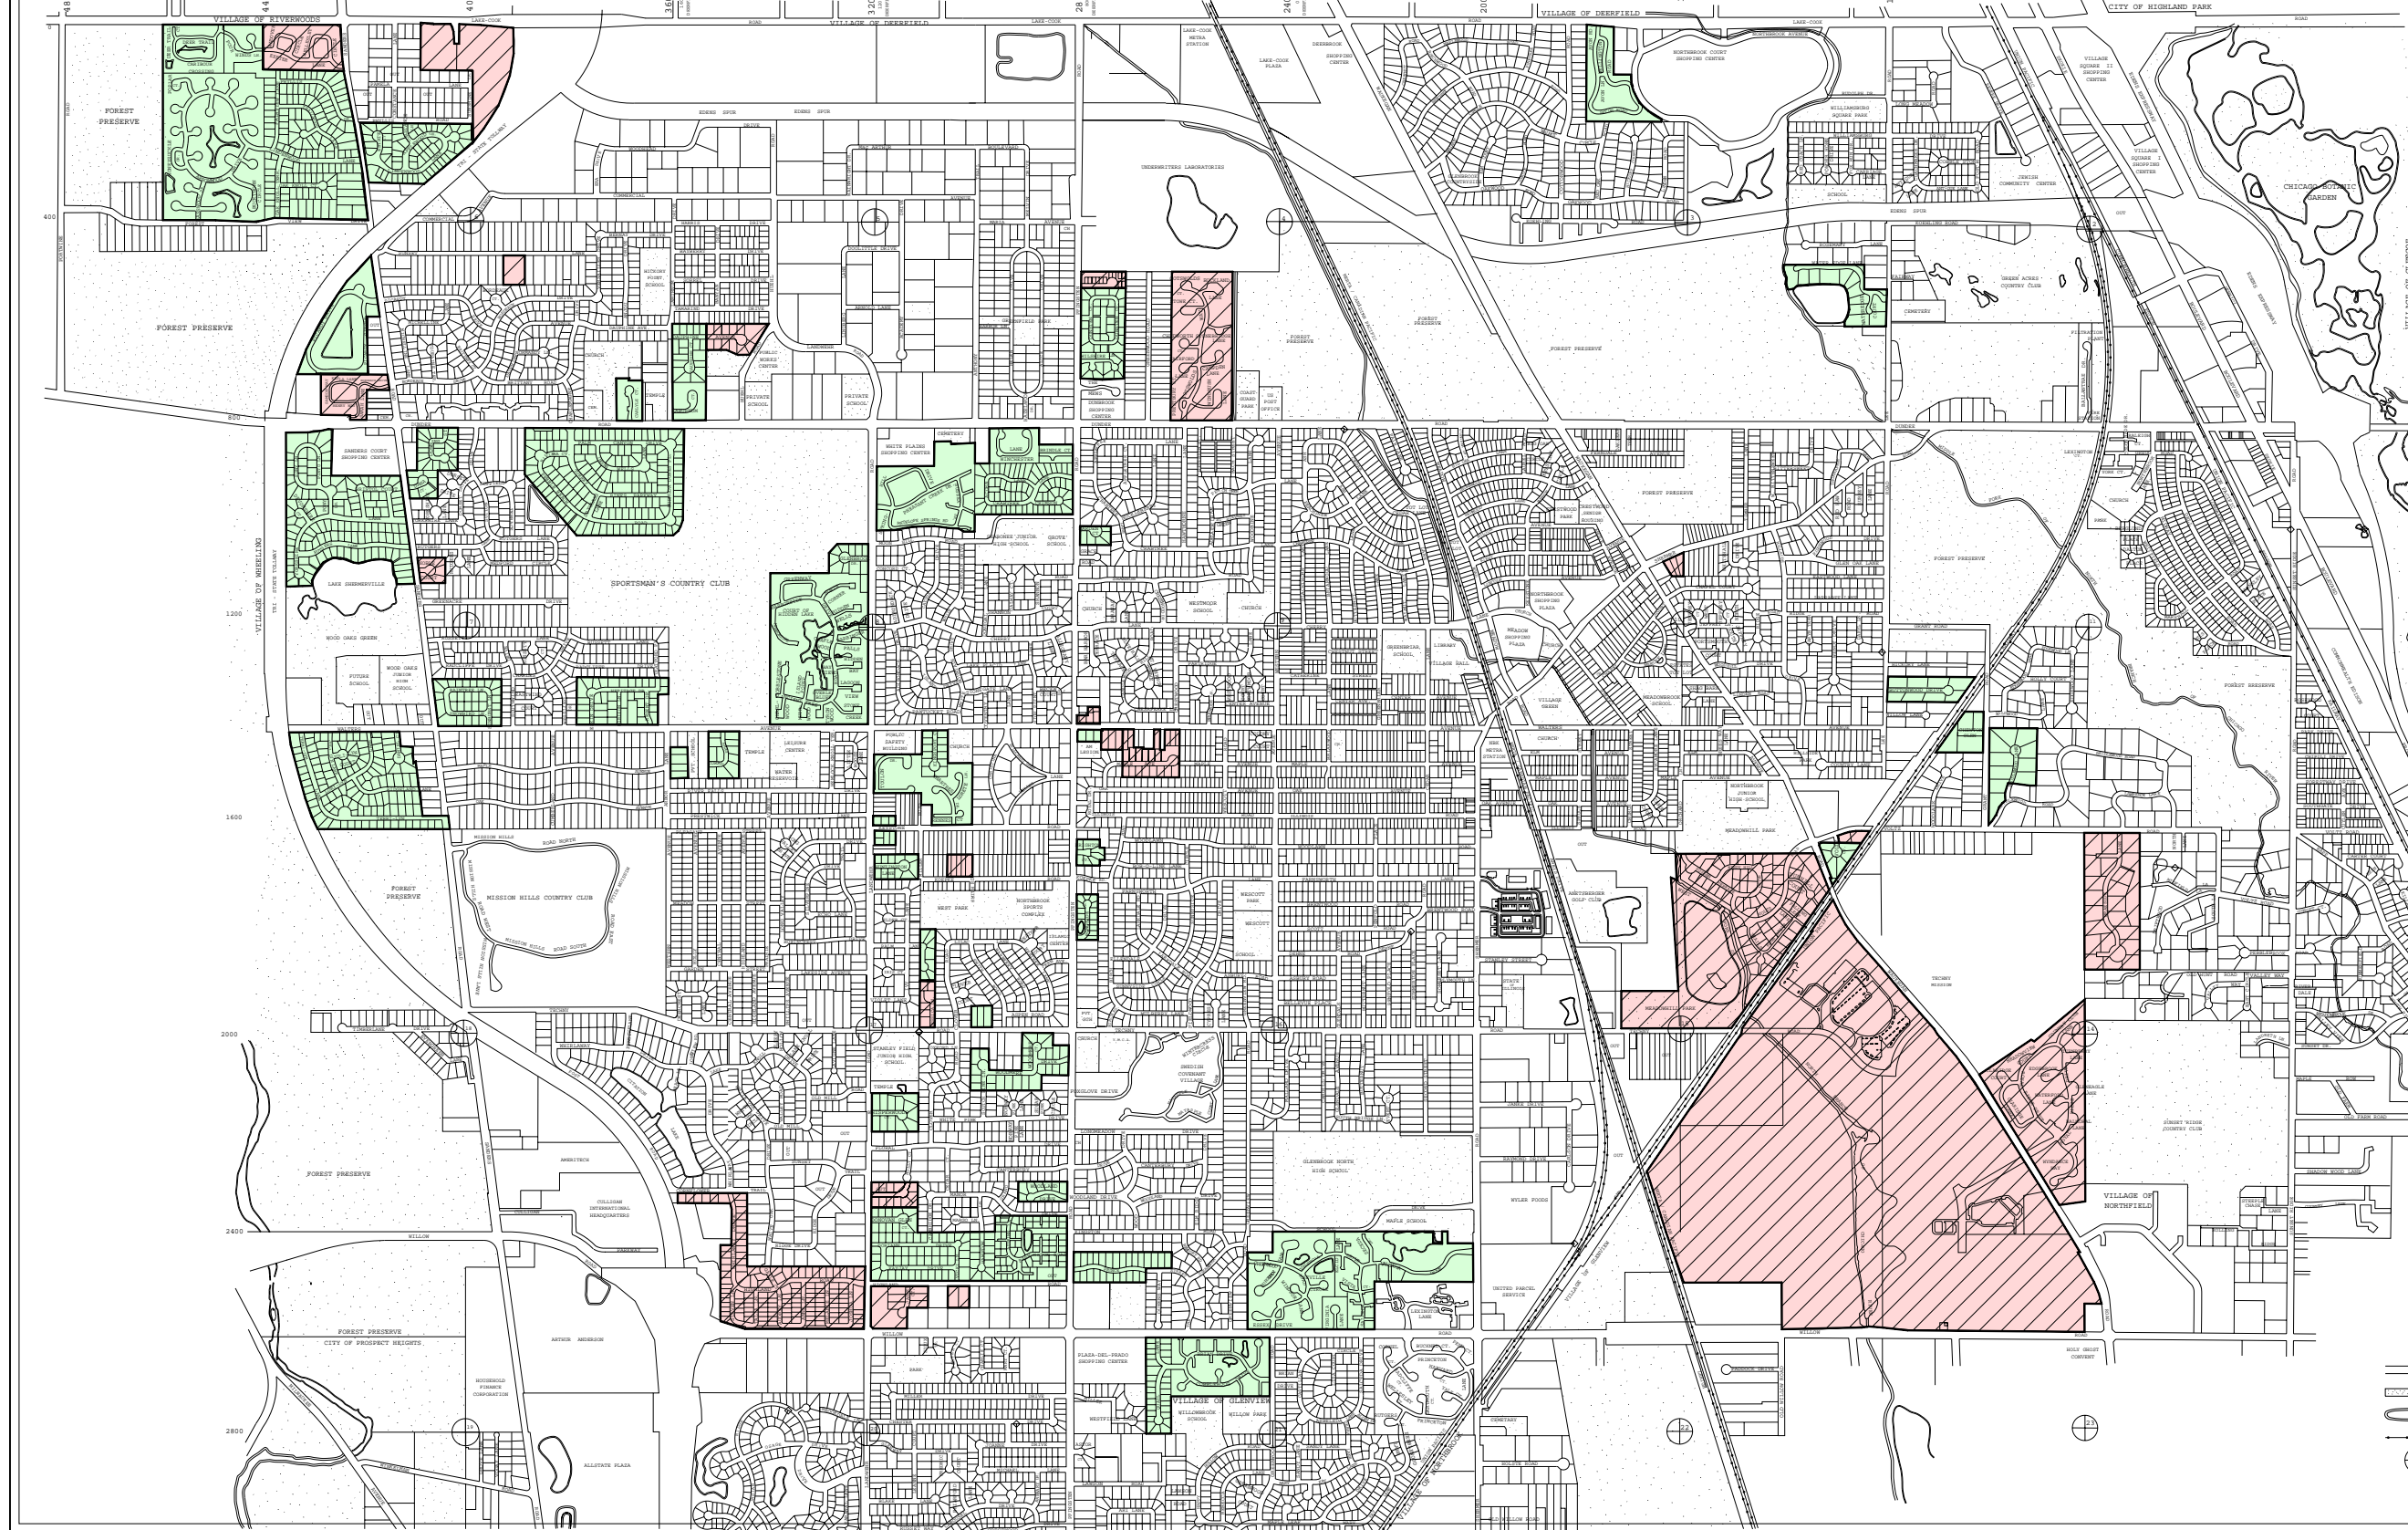

VILLAGE OF NORTHBROOK, ILLINOIS

IMPERVIOUS COVERAGE FEES 2003

- III ○ \$1.60
- II ○ 80 CENTS
- I ○ 0 CENTS

DATE APPROVED BY BOARD
OCTOBER 1993
IMPERVIOUS COVERAGE FEES
INCREASE APPROVED BY BOARD
FEBRUARY 2003

LEGEND

- VILLAGE LIMIT
- ADJACENT VILLAGE LIMIT
- PRIVATE ROAD
- PUBLIC, QUASI-PUBLIC LAND USE
- POND OR LAKE
- RAILROAD
- ⊕ CENTER OF SECTION