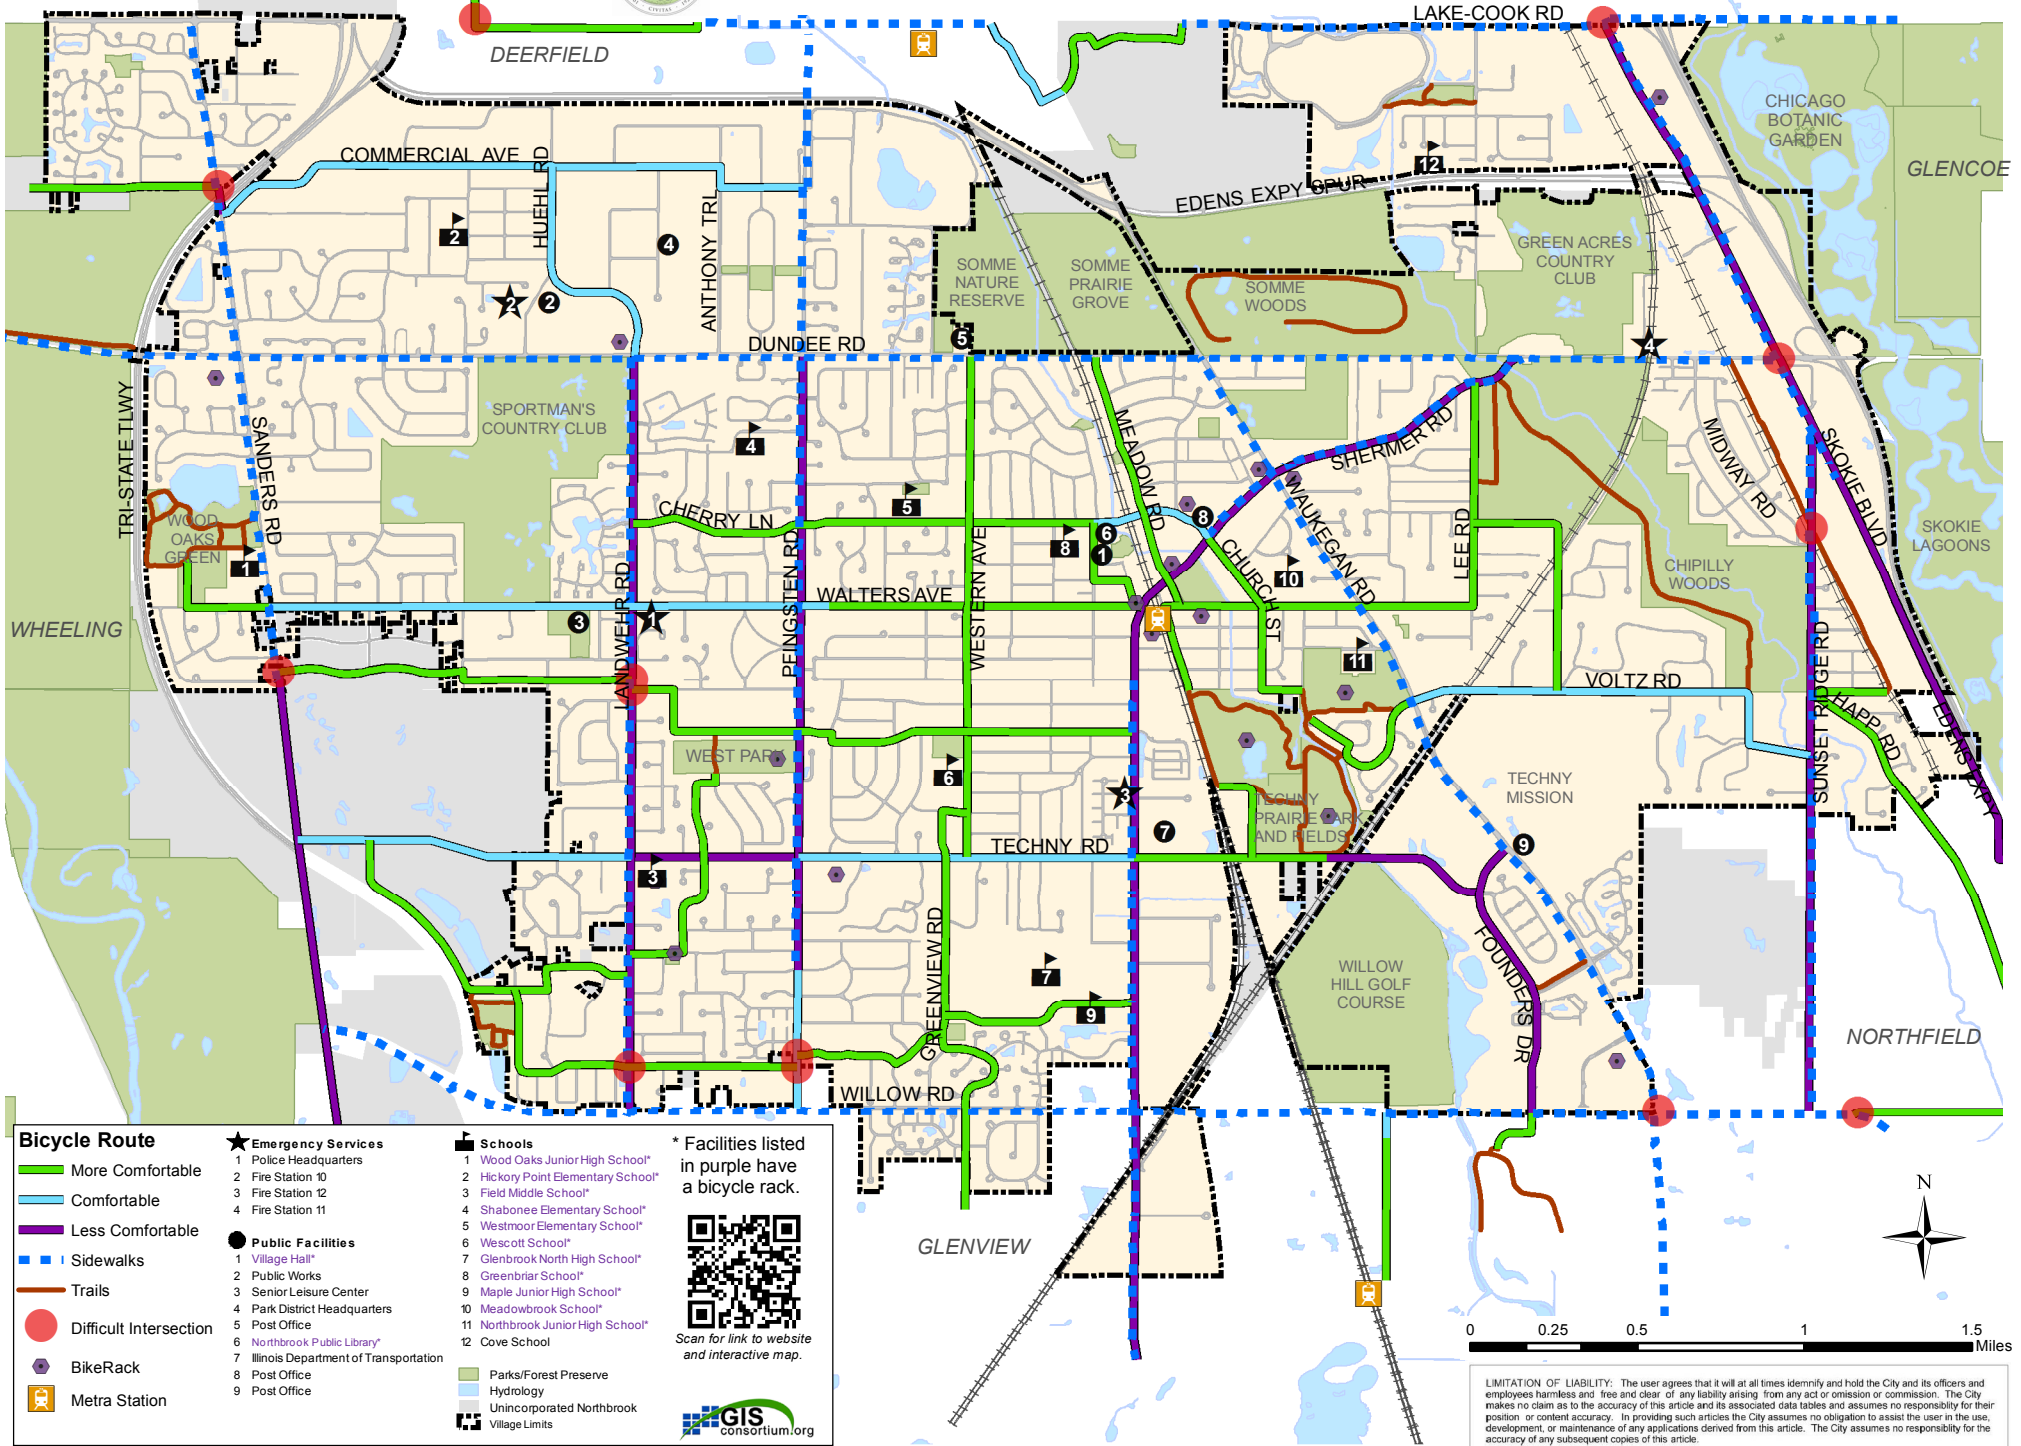

RIVERWOODS

Northbrook Bicycle Routes

HIGHLAND PARK

Bicycle Route

- More Comfortable
- Comfortable
- Less Comfortable
- - - Sidewalks
- Trails
- Difficult Intersection
- BikeRack
- Metra Station

★ Emergency Services

- 1 Police Headquarters
- 2 Fire Station 10
- 3 Fire Station 12
- 4 Fire Station 11

■ Schools

- 1 Wood Oaks Junior High School*
- 2 Hickory Point Elementary School*
- 3 Field Middle School*
- 4 Shabonee Elementary School*
- 5 Westmoor Elementary School*
- 6 Wescott School*
- 7 Glenbrook North High School*
- 8 Greenbriar School*
- 9 Maple Junior High School*
- 10 Meadowbrook School*
- 11 Northbrook Junior High School*
- 12 Cove School

* Facilities listed in purple have a bicycle rack.

Scan for link to website and interactive map.

- Parks/Forest Preserve
- Hydrology
- Unincorporated Northbrook Village Limits